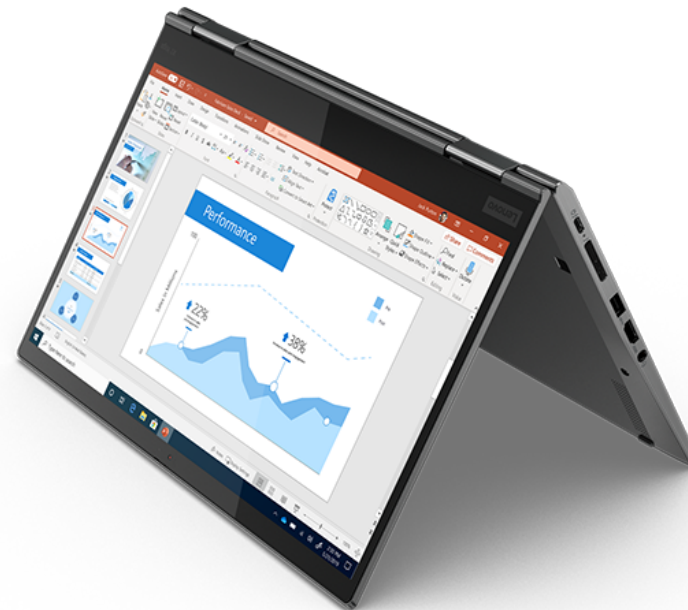

REASONS TO BUY

The 360° hinge supports four functional modes. Use the tent or stand mode when watching videos or making in-person presentations to peers or partners. The tablet mode is perfect for working on the move and laptop mode for other day-to-day tasks.

Display options include a 4K display with Dolby Vision HDR for rich and vibrant visuals, FHD display with PrivacyGuard technology that protects on-screen data from shoulder surfers, and a WQHD option with touchscreen capabilities.

Minimal preloaded applications mean maximum battery life and responsiveness for users, and faster deployment for IT admins.